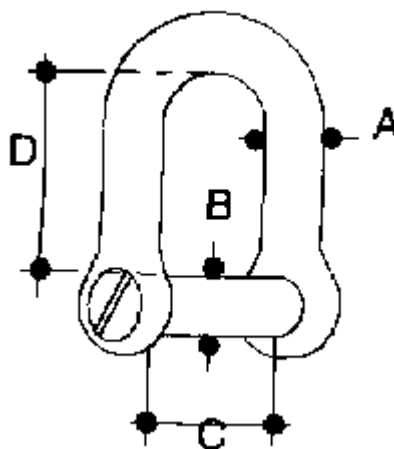

## Special D Shackle w/ No-Snag Pin

Photo of D Shackle w/No-Snag Pin

Drawing of D Shackle w/No-Snag Pin

### 316 Stainless Steel, Precision Cast

This shackle has a specially designed pin so that it will not snag on lines, clothing, deck fittings or anything on the bottom! Tighten with a slotted screwdriver.

Item Number	Size	A	B	C	D	WLL	Price	Qty
S0115-NS06	1/4	1/4	.23	.48	.85	750	\$6.74	<input type="text" value="0"/>
S0115-NS08	5/16	5/16	.31	.67	1.11	1,000	\$8.46	<input type="text" value="0"/>
S0115-NS10	3/8	3/8	.39	.79	1.38	1,200	\$14.96	<input type="text" value="0"/>
S0115-NS12	15/32	15/32	.47	.93	1.64	1,500	\$17.95	<input type="text" value="0"/>
S0115-NS13	1/2	1/2	.54	1.09	1.84	2,500	\$22.66	<input type="text" value="0"/>
S0115-NS16	5/8	5/8	.64	1.27	2.19	3,000	\$33.80	<input type="text" value="0"/>
S0115-NS20	3/4	3/4	.75	1.50	2.60	4,000	\$50.18	<input type="text" value="0"/>
S0115-NS22	7/8	7/8	.87	1.73	3.01	5,000	\$79.88	<input type="text" value="0"/>
S0115-NS25	1	1	.98	1.94	3.42	6,000	\$123.03	<input type="text" value="0"/>
<b>To order:</b> Enter a quantity to the right of the item and hit "Buy" at the bottom.							<input type="button" value="Buy"/>	

All values are shown in inches (or as noted above), except for WLL and WT that are in pounds.